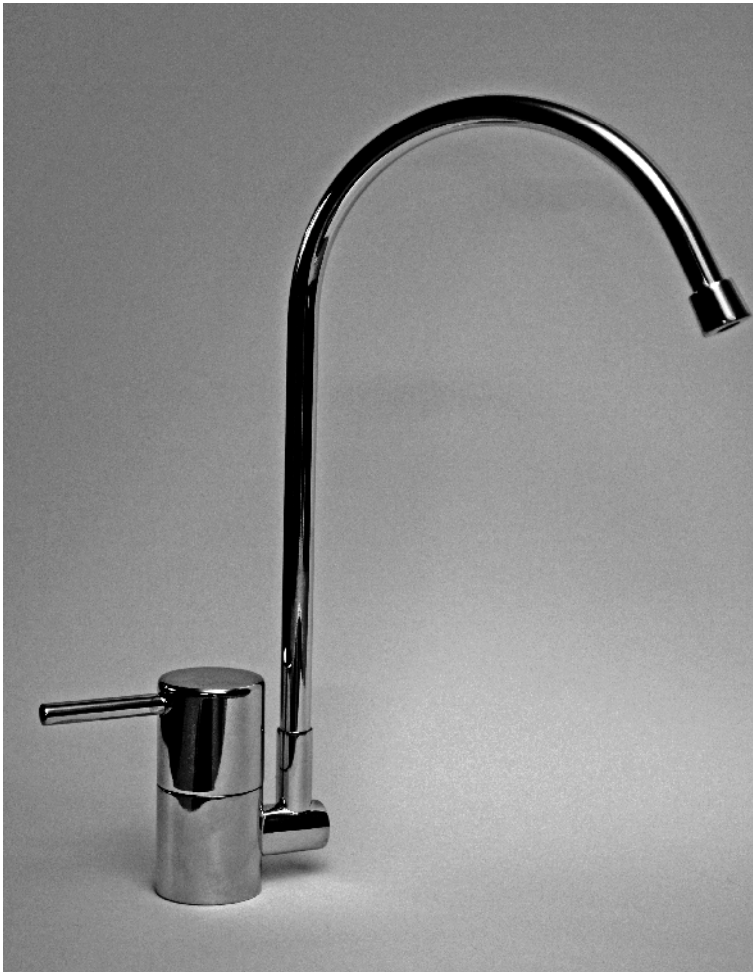

aquafresh

“Elegante” designer faucet

D Series – “Elegante”

The “Elegante” designer faucet is the most popular in the range.

It has the contemporary “pin” faucet handle for easy, smooth operation.

The “Elegante” faucet is finished in polished chrome and has ceramic seats for long life, has quarter turn operation for functional variable flow and is compatible in design for most modern kitchens.