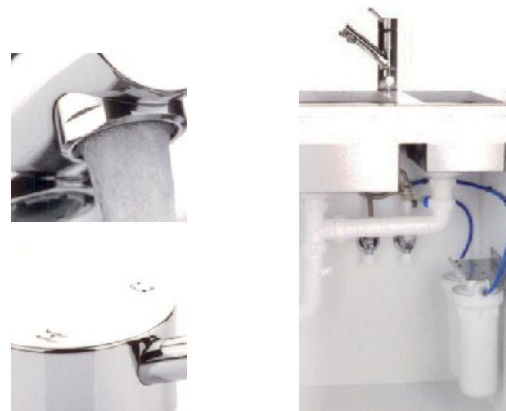

TAP-M3K (polished chrome)

TAP-M3K-BC (brushed chrome)

The stylish Aqua Fresh 'Culino' designer mixer faucet is an innovative performer, offering new levels of function and simplicity for the modern kitchen.

This precisely engineered designer sink mixer incorporates a neat pin lever auxiliary tap for your filtered drinking water. This water is controlled separately and flows freely through a separate passage cast into the spout, without contamination by mains water.

The 'Culino' eliminates the need for an extra faucet for your filtered water.

Aqua Fresh 'Culino' incorporates a smooth quarter turn ceramic disc valve for the filtered water and a smooth action swivel chromed brass dual port spout for filtered and mains water.

The Aqua Fresh 'Culino' comes in a polished chrome finish and an alternative brushed chrome finish.

The Aqua Fresh 'Culino' designer mixer faucet is designed and built in Australia to comply with AS 3718 and the WELS regulations.