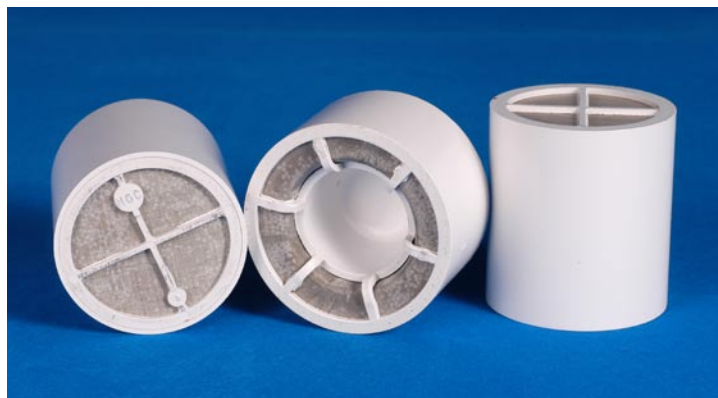

## Classic High Output Shower Filter

The high output replaceable cartridge is easily reversed to provide balanced filtration and back flushing and gives an excellent service life of about 12 months. Features special high performance KDF and Chlorgon™ filtration media.

The shower filter unit is available in White, Chrome and Gold finish as options to suit almost every bathroom décor. Available with or without massaging action shower rose.

Size: 89mm diameter x 108mm length

The unit is available in White only.

Size: 70mm diameter x 120mm length

The replaceable cartridge can be easily reversed to provide balanced filtration and back flushing for excellent long life.

The unit is available in Chrome finish only.

Size: 40mm diameter x 200mm length